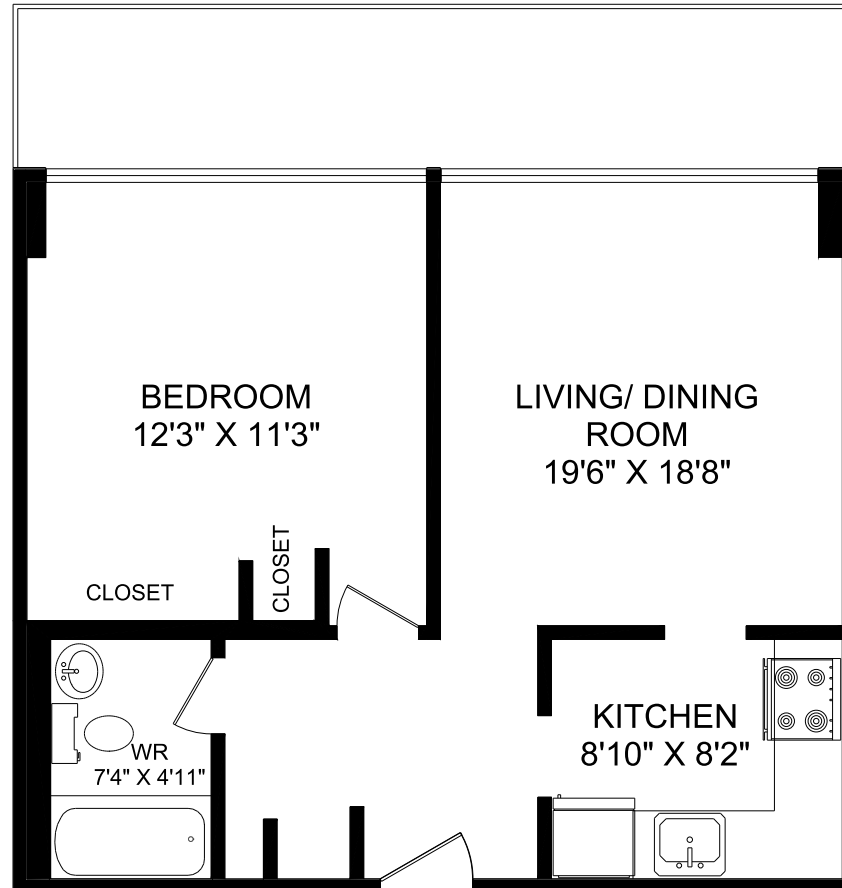

**1801 RIVERSIDE DRIVE
OTTAWA, ON**

**UNIT 503 - 2 BEDROOM
826 SQUARE FEET**

1801 RIVERSIDE DRIVE

OTTAWA, ON

**UNIT 1006 - 3 BEDROOM
1368 SQUARE FEET**

**1801 RIVERSIDE DRIVE
OTTAWA, ON**

**UNIT 209 - 1 BEDROOM
565 SQUARE FEET**

**1801 RIVERSIDE DRIVE
OTTAWA, ON**

**UNIT 811 - 1 BEDROOM
680 SQUARE FEET**

**1801 RIVERSIDE DRIVE
OTTAWA, ON**

**UNIT 612 - 1 BEDROOM
643 SQUARE FEET**

1801 RIVERSIDE DRIVE

OTTAWA, ON

UNIT 1005 - 1 BEDROOM
666 SQUARE FEET