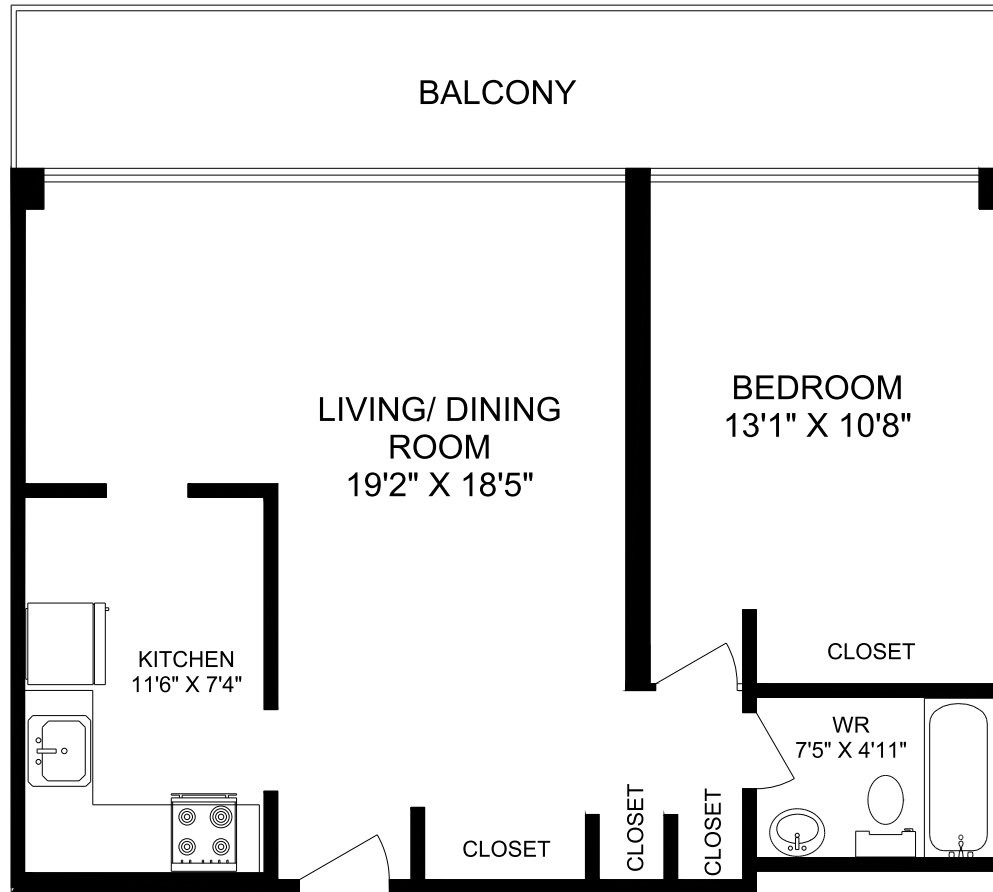

**1801 RIVERSIDE DRIVE
OTTAWA, ON**

**UNIT 503 - 2 BEDROOM
826 SQUARE FEET**

1801 RIVERSIDE DRIVE

OTTAWA, ON

**UNIT 1006 - 3 BEDROOM
1368 SQUARE FEET**

**1801 RIVERSIDE DRIVE
OTTAWA, ON**

**UNIT 209 - 1 BEDROOM
565 SQUARE FEET**

**1801 RIVERSIDE DRIVE
OTTAWA, ON**

**UNIT 811 - 1 BEDROOM
680 SQUARE FEET**

**1801 RIVERSIDE DRIVE
OTTAWA, ON**

**UNIT 612 - 1 BEDROOM
643 SQUARE FEET**

1801 RIVERSIDE DRIVE

OTTAWA, ON

UNIT 1005 - 1 BEDROOM
666 SQUARE FEET