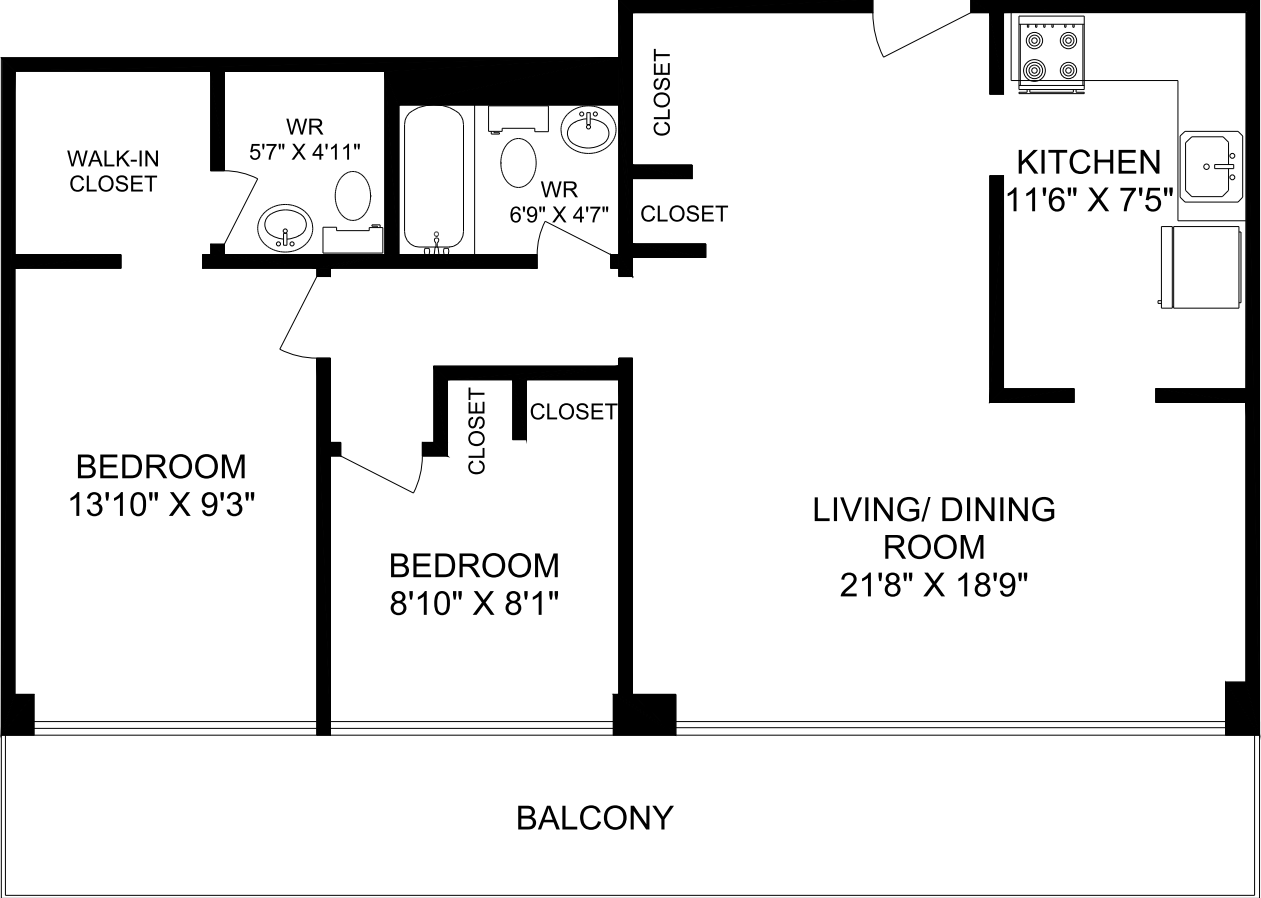

**1801 RIVERSIDE DRIVE
OTTAWA, ON**

**UNIT 503 - 2 BEDROOM
826 SQUARE FEET**

1801 RIVERSIDE DRIVE

OTTAWA, ON

**UNIT 1006 - 3 BEDROOM
1368 SQUARE FEET**

**1801 RIVERSIDE DRIVE
OTTAWA, ON**

**UNIT 209 - 1 BEDROOM
565 SQUARE FEET**

**1801 RIVERSIDE DRIVE
OTTAWA, ON**

**UNIT 811 - 1 BEDROOM
680 SQUARE FEET**

**1801 RIVERSIDE DRIVE
OTTAWA, ON**

**UNIT 612 - 1 BEDROOM
643 SQUARE FEET**

1801 RIVERSIDE DRIVE

OTTAWA, ON

UNIT 1005 - 1 BEDROOM
666 SQUARE FEET