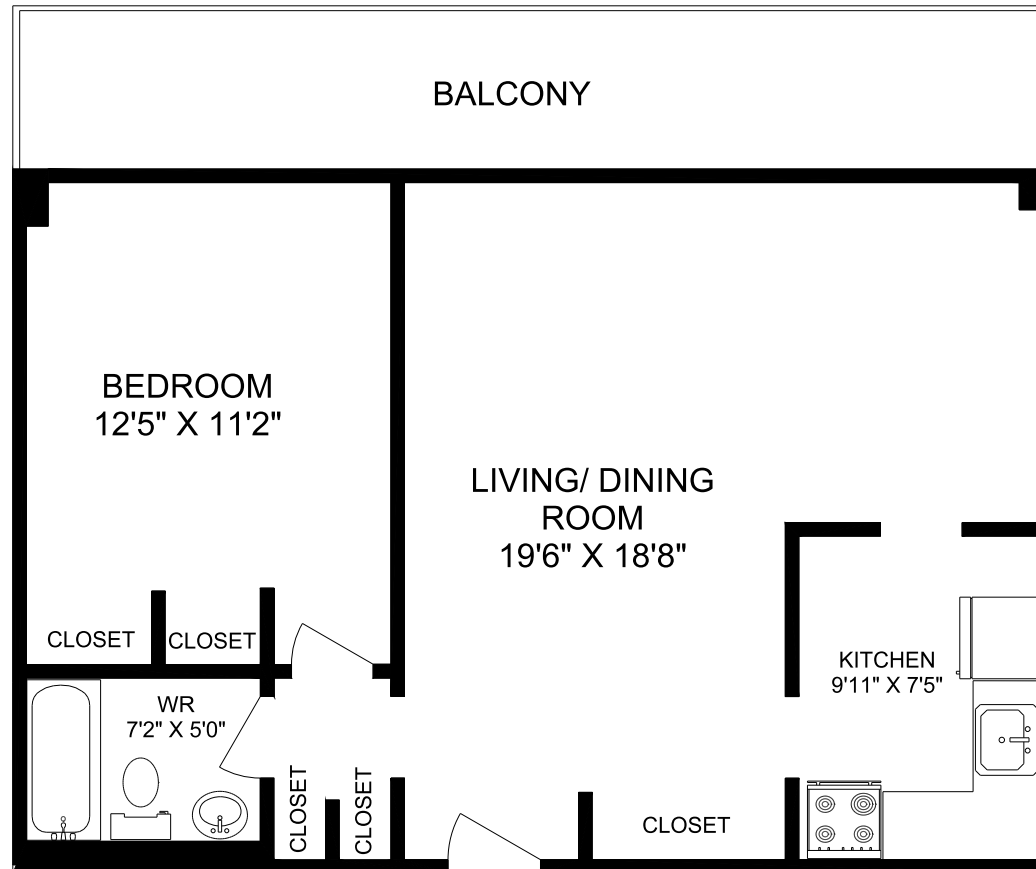

**1801 RIVERSIDE DRIVE
OTTAWA, ON**

**UNIT 503 - 2 BEDROOM
826 SQUARE FEET**

1801 RIVERSIDE DRIVE

OTTAWA, ON

**UNIT 1006 - 3 BEDROOM
1368 SQUARE FEET**

**1801 RIVERSIDE DRIVE
OTTAWA, ON**

**UNIT 209 - 1 BEDROOM
565 SQUARE FEET**

**1801 RIVERSIDE DRIVE
OTTAWA, ON**

**UNIT 811 - 1 BEDROOM
680 SQUARE FEET**

**1801 RIVERSIDE DRIVE
OTTAWA, ON**

**UNIT 612 - 1 BEDROOM
643 SQUARE FEET**

1801 RIVERSIDE DRIVE

OTTAWA, ON

UNIT 1005 - 1 BEDROOM
666 SQUARE FEET