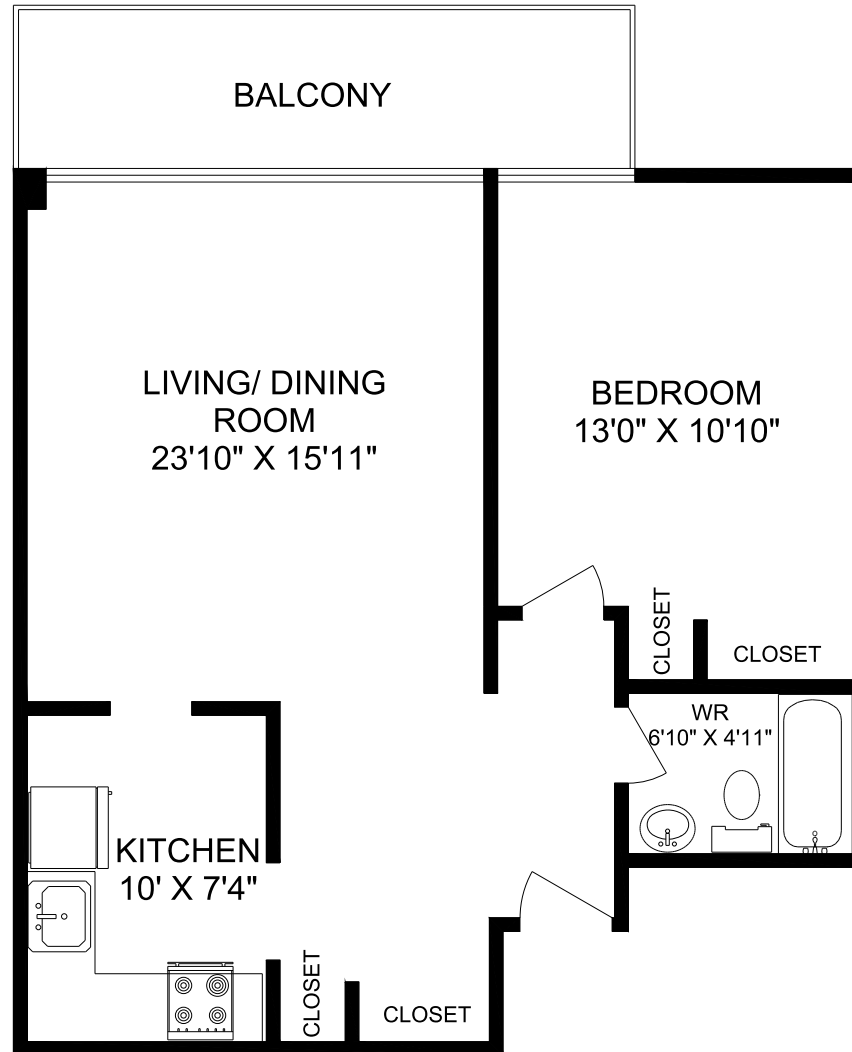

**1801 RIVERSIDE DRIVE
OTTAWA, ON**

**UNIT 503 - 2 BEDROOM
826 SQUARE FEET**

1801 RIVERSIDE DRIVE

OTTAWA, ON

**UNIT 1006 - 3 BEDROOM
1368 SQUARE FEET**

**1801 RIVERSIDE DRIVE
OTTAWA, ON**

**UNIT 209 - 1 BEDROOM
565 SQUARE FEET**

**1801 RIVERSIDE DRIVE
OTTAWA, ON**

**UNIT 811 - 1 BEDROOM
680 SQUARE FEET**

**1801 RIVERSIDE DRIVE
OTTAWA, ON**

**UNIT 612 - 1 BEDROOM
643 SQUARE FEET**

1801 RIVERSIDE DRIVE

OTTAWA, ON

UNIT 1005 - 1 BEDROOM
666 SQUARE FEET