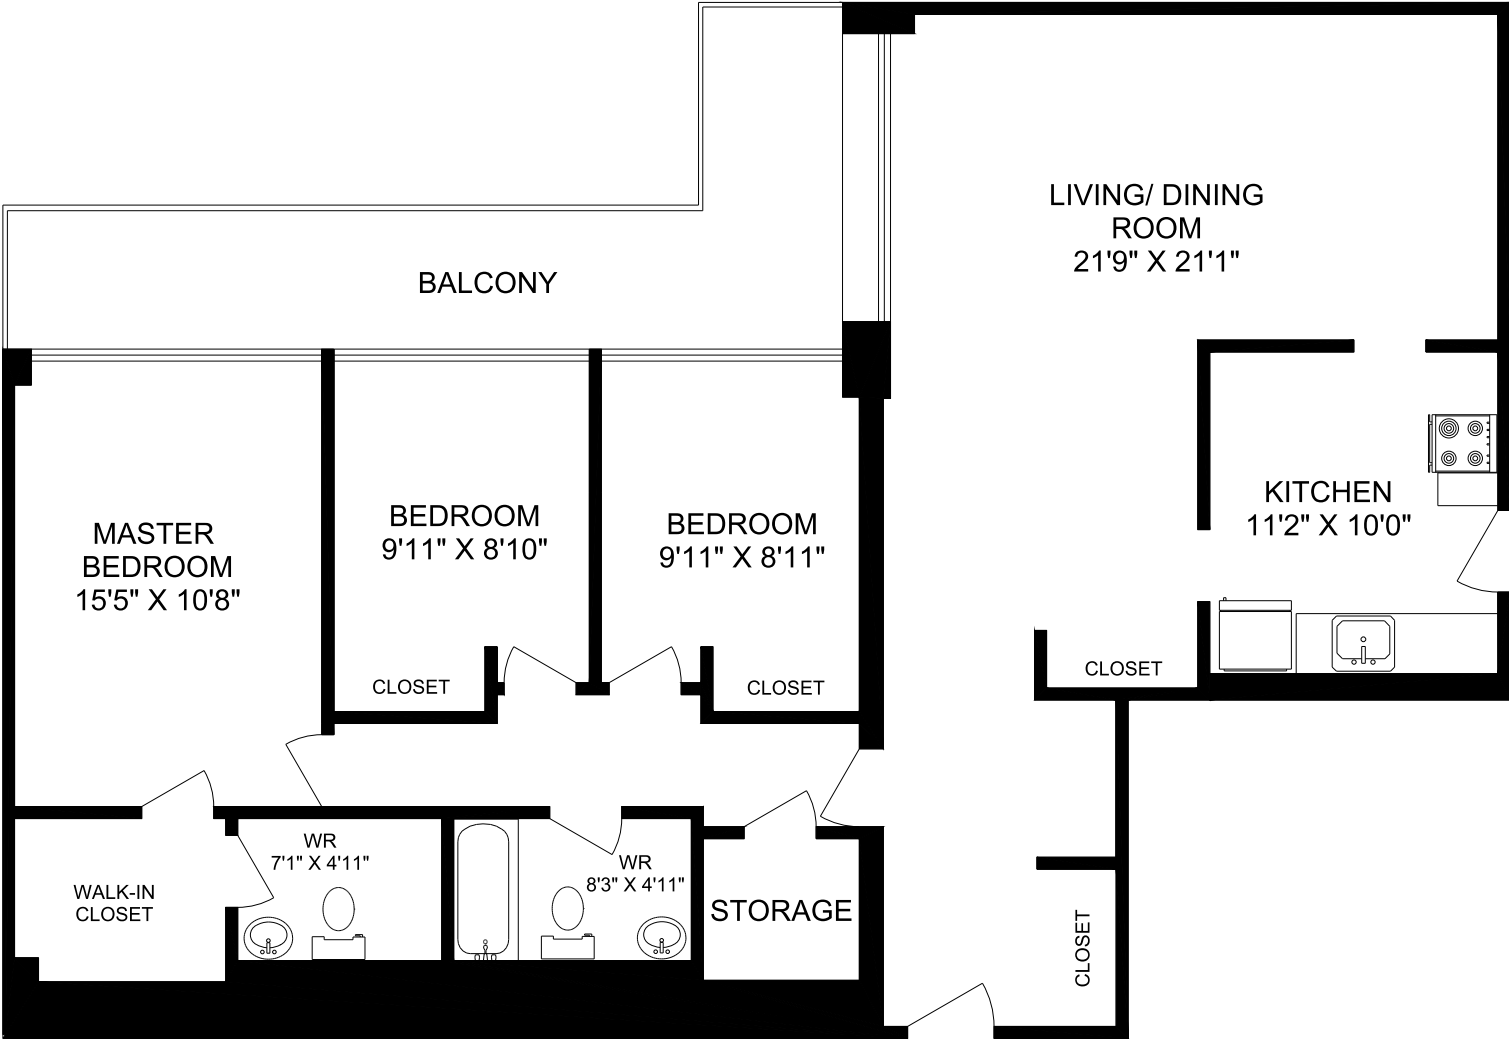

**1801 RIVERSIDE DRIVE
OTTAWA, ON**

**UNIT 503 - 2 BEDROOM
826 SQUARE FEET**

1801 RIVERSIDE DRIVE

OTTAWA, ON

**UNIT 1006 - 3 BEDROOM
1368 SQUARE FEET**

**1801 RIVERSIDE DRIVE
OTTAWA, ON**

**UNIT 209 - 1 BEDROOM
565 SQUARE FEET**

**1801 RIVERSIDE DRIVE
OTTAWA, ON**

**UNIT 811 - 1 BEDROOM
680 SQUARE FEET**

**1801 RIVERSIDE DRIVE
OTTAWA, ON**

**UNIT 612 - 1 BEDROOM
643 SQUARE FEET**

1801 RIVERSIDE DRIVE

OTTAWA, ON

UNIT 1005 - 1 BEDROOM
666 SQUARE FEET